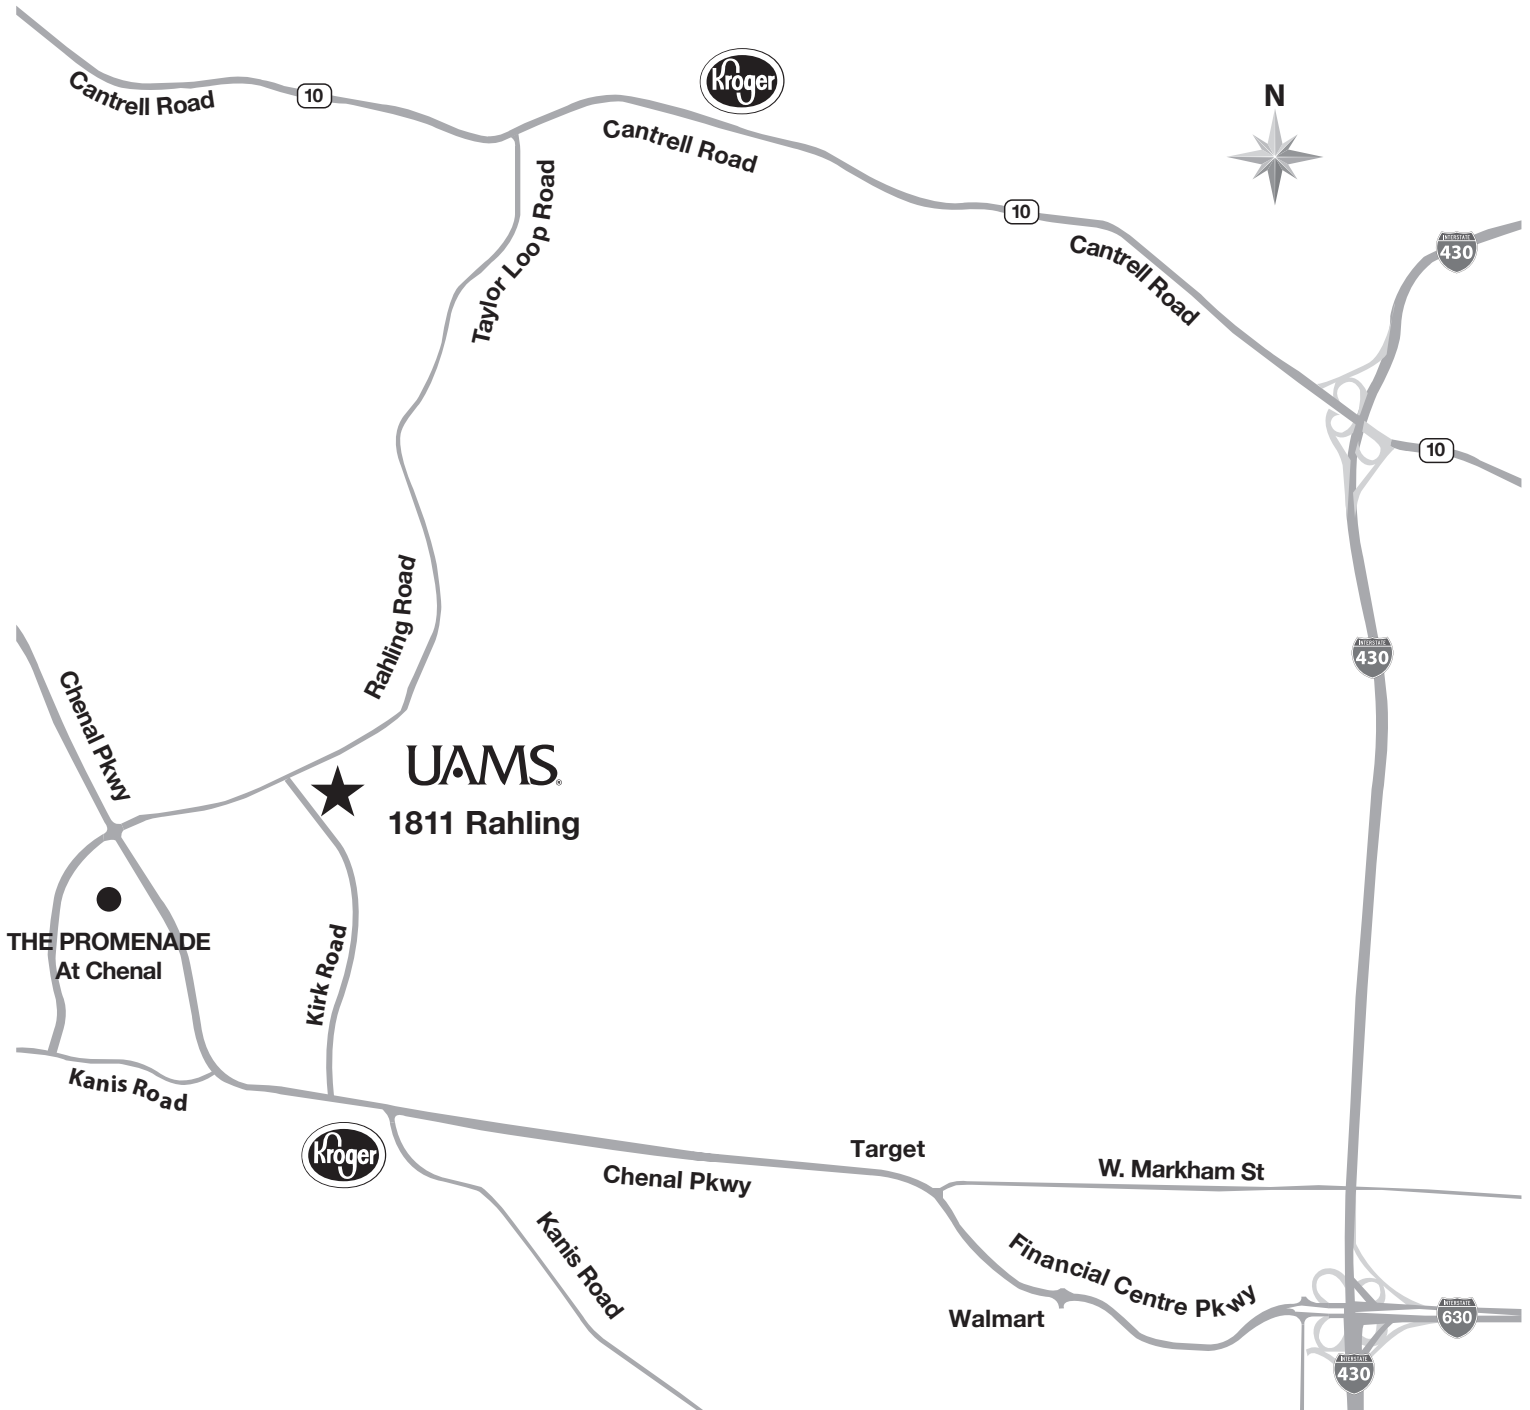

# UAMS Neighborhood Clinic

1811 Rahling Road, 72223

- If you are using GPS driving directions, use the address **1811 Rahling Road, 72223**.

- Free parking is available near the clinic entrance.